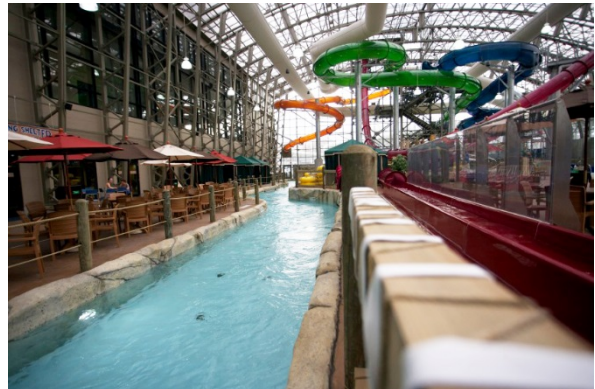

(5) Day Water Park Tickets OPTIONAL - EXTRA $50.00